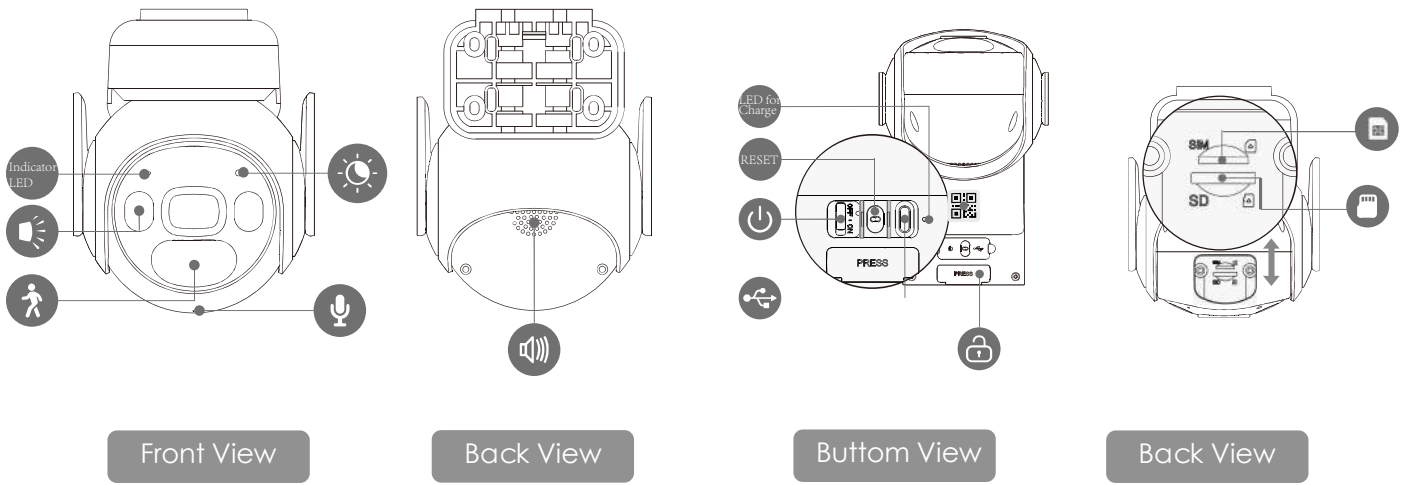

Works with Solar Panel

Works with 5W Imou Solar Panel for battery charging

Stay close with what you care

With local storage, you will have access to what you care as long as Internet is available. You can record daily or motion videos on SD Card and play back anytime anywhere.

Specifications

Camera

- 1/2.8" Progressive CMOS
- 3MP(2304*1296)
- Night Vision: 25m(82ft) Distance
- F1.6 3.6mm Fixed Lens
- Field of View: 3.6mm: 88° (H), 45° (V), 107° (D)
(330° Pan, 90° Tilt)
- 2 white light lamps & 1 infrared lamp
- 10000mAh Rechargeable Battery

General

- Material: Plastic
- DC 5V 2A Power / Imou Solar Panel Supply
- Power Consumption:<4.9W
- Operating Temperature:-20°C~+50°C (-4°F~122°F)
- Charging Temperature:-10°C~+45°C (14°F~112°F)
- Camera Dimensions: 177*110*142 mm(6.96*4.33*5.59 inch)
- Camera Weight: 640 g(1.41lb)
- CE